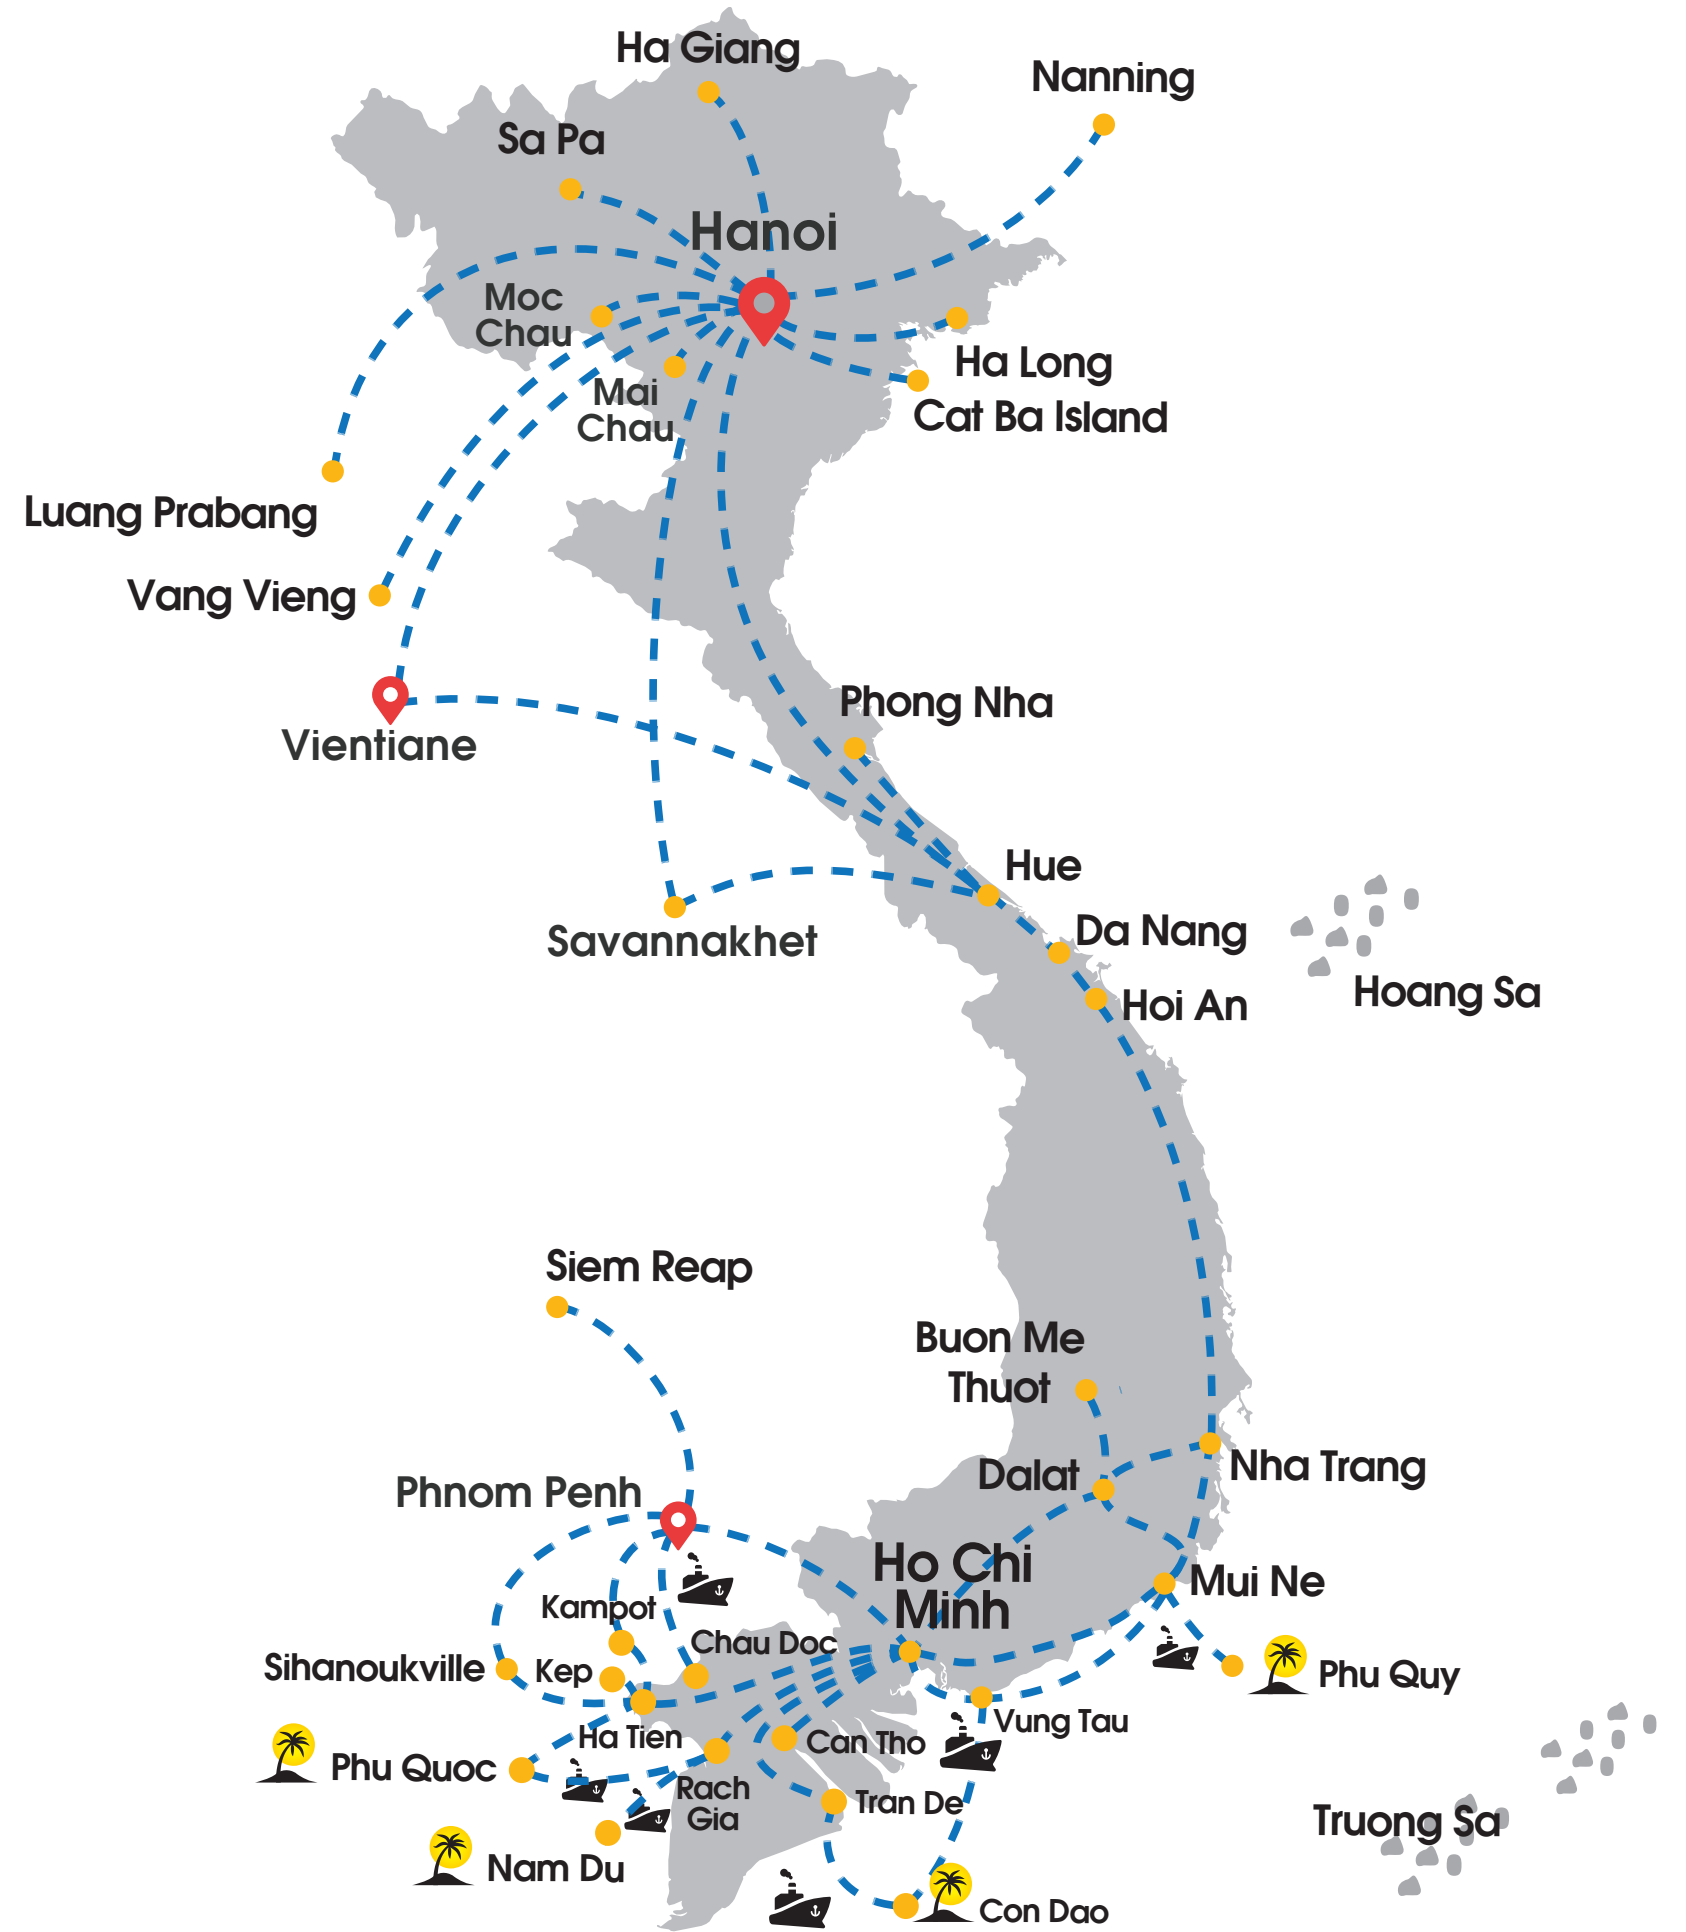

COACH NETWORK and SCHEDULE

From 从/から	To 到/まで	Departure 発着/出発	Arrival 到着/到着	Travel Time 小时/時間	Distance 距離/距離	Coach Type	
HO CHI MINH CITY (SAI GON) 胡志明市 ホーチミン	Mui Ne	7:00 AM	12:30 PM	5.5 hours	250 km	Sleeping/Sitting	
		2:00 PM	7:00 PM	5 hours	250 km	Sitting	
		9:00 PM	1:00 AM +1	5 hours	250 km	Sleeping	
	Nha Trang	7:00 AM	8:45 AM +1	5 hours	250 km	Sleeping	
		9:00 AM	6:00 AM +1	10 hours	447 km	Sleeping	
		8:30 AM	3:00 PM	7 hours	310 km	Sleeping	
	Da Lat	18:00 PM	5:00 AM +1	7 hours	310 km	Sleeping	
		18:30 AM	2:00 PM	3.5 hours	175 km	Sleeping	
		18:00 PM	4:00 AM +1	6 hours	290 km	Sleeping	
	Can Tho	11:00 PM	5:00 AM +1	6 hours	220 km	Sleeping	
		18:30 AM	6:30 AM +1	8 hours	315 km	Sleeping	
		8:00 AM	9:30 AM	1.5 hours	100 km	Hi-speed boat	
	Rach Gia	9:30 AM	11:00 AM	1.5 hours	100 km	Hi-speed boat	
		10:30 AM	12:00 PM	1.5 hours	100 km	Hi-speed boat	
		11:30 AM	1:00 PM	1.5 hours	100 km	Hi-speed boat	
	Tran De	12:30 PM	2:00 PM	1.5 hours	100 km	Hi-speed boat	
		1:30 PM	3:00 PM	1.5 hours	100 km	Hi-speed boat	
		2:30 PM	4:00 PM	1.5 hours	100 km	Hi-speed boat	
	Ha Tien	6:30 AM	1:30 PM	7 hours	300 km	Sitting	
		7:00 AM	2:00 PM	7 hours	300 km	Sitting	
		8:00 AM	3:00 PM	7 hours	300 km	Sitting	
	VUNG TAU 頭頓 ブンタウ	Phnom Penh	8:30 AM	3:30 PM	7 hours	300 km	Sitting
			9:00 AM	4:00 PM	7 hours	300 km	Sitting
			10:00 AM	5:00 PM	7 hours	300 km	Sitting
Kampot		11:00 AM	6:00 PM	7 hours	300 km	Sitting	
		11:30 AM	6:30 PM	7 hours	300 km	Sitting	
		12:00 PM	7:00 PM	7 hours	300 km	Sitting	
Siem Reap		1:30 PM	8:30 PM	7 hours	300 km	Sitting	
		3:00 PM	10:00 PM	7 hours	300 km	Sitting	
		3:30 PM	10:30 PM	7 hours	300 km	Sitting	
Sihanoukville		4:00 PM	11:00 PM	7 hours	300 km	Sitting	
		6:45 AM	7:30 PM	12.75 hours	440 km	Sitting	
		7:00 AM	8:00 PM	13 hours	620 km	Sitting	
Ho Chi Minh	1:45 PM	5:00 AM +1	13 hours	620 km	Sitting/Sleeping		
	7:00 AM	9:00 PM	14 hours	520 km	Sitting		
	8:30 AM	10:30 PM	14 hours	520 km	Sitting		
Con Dao	10:30 AM	12:00 PM	1.5 hours	100 km	Hi-speed boat		
	12:30 PM	2:00 PM	1.5 hours	100 km	Hi-speed boat		
	1:30 PM	3:00 PM	1.5 hours	100 km	Hi-speed boat		
Mui Ne	2:30 PM	4:00 PM	1.5 hours	100 km	Hi-speed boat		
	3:30 PM	5:00 PM	1.5 hours	100 km	Hi-speed boat		
	4:30 PM	6:00 PM	1.5 hours	100 km	Hi-speed boat		
Da Lat	8:00 AM	1:00 PM	5.5 hours	250 km	Sitting		
	11:00 AM	4:30 PM	5.5 hours	250 km	Sleeping/Sitting		
	1:00 PM	6:30 PM	5.5 hours	250 km	Sleeping/Sitting		
Nha Trang	1:00 AM	6:00 AM	5 hours	250 km	Sleeping		
	1:00 PM	6:00 PM	5 hours	250 km	Sleeping		
	1:00 AM	6:00 AM	5 hours	250 km	Sleeping		
Ho Chi Minh	7:30 AM	11:30 AM	4 hours	160 km	Sitting		
	12:30 PM	4:30 PM	4 hours	160 km	Sitting		
	6:30 AM	11:00 AM	4.5 hours	177 km	Sleeping		
Vung Tau	12:30 PM	5:00 PM	4.5 hours	177 km	Sleeping		
	8:00 AM	4:00 PM	8 hours	310 km	Sleeping		
	9:30 PM	4:30 AM +1	7 hours	310 km	Sleeping		
Da Lat	7:30 AM	11:30 AM	4 hours	160 km	Sitting		
	1:00 PM	5:00 PM	4 hours	160 km	Sitting		
	7:30 AM	11:30 AM	4 hours	140 km	Sitting		
Nha Trang	1:00 PM	5:00 PM	4 hours	140 km	Sitting		
	6:00 AM	11:00 AM	5 hours	210 km	Sitting		
	7:15 AM	6:30 PM	11.75 hours	447 km	Sleeping		
Ho Chi Minh	8:00 PM	6:00 AM +1	10 hours	447 km	Sleeping		
	7:15 AM	12:45 PM	5 hours	250 km	Sleeping		
	8:00 PM	1:00 AM +1	5 hours	250 km	Sleeping		
Da Lat	7:30 AM	11:30 AM	4 hours	140 km	Sitting		
	1:00 PM	5:00 PM	4 hours	140 km	Sitting		
	7:00 PM	6:00 AM +1	11 hours	530 km	Sleeping		
Hoi An	6:15 PM	6:00 AM +1	11.75 hours	530 km	Sleeping		
	8:30 AM	9:15 AM	0.75 hour	30 km	Sleeping		
	1:45 PM	2:30 PM	0.75 hour	30 km	Sleeping		
Da Nang	8:30 AM	12:30 PM	4 hours	130 km	Sleeping		
	1:45 PM	5:15 PM	4 hours	130 km	Sleeping		
	10:30 AM	12:00 PM	1.5 hour	30 km	Sleeping		
Hue	3:30 PM	5:00 PM	1.5 hour	30 km	Sleeping		
	9:15 AM	12:30 PM	3.25 hours	100 km	Sleeping		
	2:30 PM	5:00 PM	3 hours	100 km	Sleeping		
Da Nang	8:00 AM	11:00 AM	3 hours	100 km	Sleeping		
	1:15 PM	3:45 PM	2.5 hours	100 km	Sleeping		
	8:00 AM	12:00 PM	4 hours	130 km	Sleeping		
Hoi An	1:15 PM	4:45 PM	3.5 hours	130 km	Sleeping		
	6:30 AM	11:30 AM	5 hours	210 km	Sitting		
	4:30 PM	9:30 PM	5 hours	210 km	Sleeping		
Phong Nha	5:30 PM	6:30 AM +1	13 hours	685 km	Sleeping		
	7:00 AM	5:00 PM	10 hours		Sitting		
	8:00 AM	3:00 AM +1	19 hours		Sleeping		
Vientiane	6:00 PM	7:00 AM +1	13 hours	685 km	Sleeping		
	7:30 AM	1:00 PM	5.5 hours	290 km	Sleeping		
	1:30 PM	7:30 PM	5.5 hours	290 km	Sleeping		
Sapa	10:00 PM	3:30 AM +1	5.5 hours	290 km	Sleeping		
	7:00 AM	1:30 PM	6 hours	290 km	Sitting		
	6:30 AM	10:30 AM	4 hours	140 km	Sitting		
Moc Chau	6:30 AM	12:00 PM	5.5 hours	191 km	Sitting		
	7:45 AM	12:00 PM	4 hours	150 km	Sitting		
	6:30 AM	11:45 AM	4 hours	150 km	Sitting		
Ha Long	7:45 AM	12:00 PM	4 hours	150 km	Sitting		
	11:15 AM	11:45 AM	4 hours	150 km	Sitting		
	7:15 AM	6:15 PM	8 hours		Sitting		
Cat Ba Island	7:30 AM	3:30 PM	8 hours		Sleeping/Sitting		
	8:30 AM	4:30 PM	8 hours		Sleeping/Sitting		
	9:30 AM	5:30 PM	8 hours		Sleeping/Sitting		
Nanning	11:30 AM	7:30 PM	8 hours		Sleeping/Sitting		
	1:30 PM	9:30 PM	8 hours		Sleeping/Sitting		
	5:00 PM	6:00 PM +1	24 hours		Sleeping		
Luang Prabang	5:00 PM	6:00 PM +1	24 hours		Sleeping/Sitting		
	5:00 PM	3:00 PM +1	20 hours		Sleeping		
	5:00 PM	3:00 PM +1	20 hours		Sleeping/Sitting		
SAPA	8:30 AM	2:30 PM	5.5 hours	290 km	Sleeping		
	11:00 AM	5:00 PM	5.5 hours	290 km	Sleeping		
	1:30 PM	7:00 PM	5.5 hours	290 km	Sleeping		
HA GIANG	3:30 PM	9:00 PM	5.5 hours	290 km	Sleeping		
	10:00 PM	3:30 AM +1	5.5 hours	290 km	Sleeping		
	3:00 PM	9:00 PM	6 hours	290 km	Sitting		
CAT BA ISLAND	8:30 AM	12:30 PM	4 hours	150 km	Sitting		
	12:00 PM	4:00 PM	4 hours	150 km	Sitting		
	3:00 PM	7:00 PM	4 hours	150 km	Sitting		
PHAN THIET	Phu Quy Island	Enquire @ office (LN tại văn phòng)		2.5 hours		Hi-speed boat	
PHU QUY ISLAND	Phan Thiet	Enquire @ office (LN tại văn phòng)		2.5 hours		Hi-speed boat	
CHAU DOC	Phnom Penh	7:30 AM	12:30 PM	5 hours	300 km	Hi-speed boat	
		7:00 AM	9:30 AM	2.5 hours		Hi-speed boat	
		8:10 AM	10:40 AM	2.5 hours		Hi-speed boat	
RACH GIA	Phu Quoc	8:30 AM	11:00 AM	2.5 hours		Hi-speed boat	
		8:45 AM	11:15 AM	2.5 hours		Hi-speed boat	
		10:40 AM	1:10 PM	2.5 hours		Hi-speed boat	
NAM DU ISLAND	Rach Gia	1:10 PM	3:40 AM	2.5 hours		Hi-speed boat	
		7:20 AM	9:50 AM	2.5 hours		Hi-speed boat	
		8:45 AM	11:15 AM	2.5 hours		Hi-speed boat	
TRAN DE (SOC TRANG)	Con Dao	11:00 AM	1:30 PM	2.5 hours		Hi-speed boat	
		11:50 PM	3:20 PM	2.5 hours		Hi-speed boat	
		8:00 AM	10:30 AM	2.5 hours		Hi-speed boat	
HA TIEN	Phu Quoc	1:15 PM	3:45 PM	2.5 hours		Hi-speed boat	
		6:15 AM	7:45 AM	1.5 hours		Hi-speed boat	
		7:30 AM	9:00 AM	1.5 hours		Hi-speed boat	
HA TIEN	Phu Quoc	8:00 AM	9:30 AM	1.5 hours		Hi-speed boat	
		8:30 AM	10:00 AM	1.5 hours		Hi-speed boat	
		1:45 PM	3:15 PM	1.5 hours		Hi-speed boat	
HA TIEN	Kampot	6:30 AM	7:30 AM	1 hour		Sitting	
		1:00 PM	2:00 PM	1 hour		Sitting	
		6:30 AM	7:15 AM	0.75 hour		Sitting	
HA TIEN	Kep	1:00 PM	1:45 PM	0.75 hour		Sitting	
		6:30 AM	9:30 AM	3 hours		Sitting	
		1:00 PM	4:00 PM	3 hours		Sitting	
CON DAO ISLAND	Sihanoukville	1:00 PM	4:00 PM	3 hours		Sitting	
		8:00 AM	10:30 AM	2.5 hours		Hi-speed boat	
		1:00 PM	3:30 PM	2.5 hours		Hi-speed boat	
PHU QUOC	Rach Gia	1:30 PM	4:30 PM	3 hours		Hi-speed boat	
		7:10 AM	9:40 AM	2.5 hours		Hi-speed boat	
		10:10 AM	12:40 PM	2.5 hours		Hi-speed boat	
PHU QUOC	Rach Gia	12:15 PM	2:45 PM	2.5 hours		Hi-speed boat	
		12:40 PM	2:10 PM	2.5 hours		Hi-speed boat	
		1:00 PM	3:30 PM	2.5 hours		Hi-speed boat	
PHU QUOC	Rach Gia	2:00 PM	4:30 PM	2.5 hours		Hi-speed boat	
		8:00 AM	9:30 AM	1.5 hours		Hi-speed boat	
		8:20 AM	9:50 AM	1.5 hours		Hi-speed boat	
PHU QUOC	Ha Tien	9:45 AM	11:15 AM	1.5 hours		Hi-speed boat	
		1:00 PM	2:30 PM	1.5 hours		Hi-speed boat	
		6:00 AM	1:00 PM	7 hours	300 km	Sitting	
PHNOM PENH	Ho Chi Minh	7:30 AM	2:30 PM	7 hours	300 km	Sitting	
		8:30 AM	3:30 PM	7 hours	300 km	Sitting	
		9:00 AM	4:00 PM	7 hours	300 km	Sitting	
PHNOM PENH	Ho Chi Minh	10:00 AM	5:00 PM	7 hours	300 km	Sitting	
		11:00 AM	6:00 PM	7 hours	300 km	Sitting	
		11:30 AM	6:30 PM	7 hours	300 km	Sitting	
PHNOM PENH	Ho Chi Minh	1:30 PM	8:30 PM	7 hours	300 km	Sitting	
		3:00 PM	10:00 PM	7 hours	300 km	Sitting	
		3:30 PM	10:30 PM	7 hours	300 km	Sitting	
PHNOM PENH	Ho Chi Minh	4:00 PM	11:00 PM	7 hours	300 km	Sitting	
		12:30 PM	5:30 PM	5 hours	300 km	Hi-speed boat	
		7:30 AM	2:30 PM	6.5 hours	320 km	Sitting	
SIEM REAP	Phnom Penh	8:30 AM	3:30 PM	6.5 hours	320 km	Sitting	
		12:30 PM	7:30 PM	6.5 hours	320 km	Sitting	
		2:25 PM	9:25 PM	6.5 hours	320 km	Sitting	
SIEM REAP	Phnom Penh	7:30 AM	2:30 PM	6.5 hours	320 km	Sitting	
		8:30 AM	3:30 PM	6.5 hours	320 km	Sitting	
		9:45 AM	4:45 PM	6.5 hours	320 km	Sitting	
SIEM REAP	Ho Chi Minh	12:30 PM	7:30 PM	6.5 hours	320 km	Sitting	
		7:30 AM	8:30 PM	13 hours	620 km	Sitting	